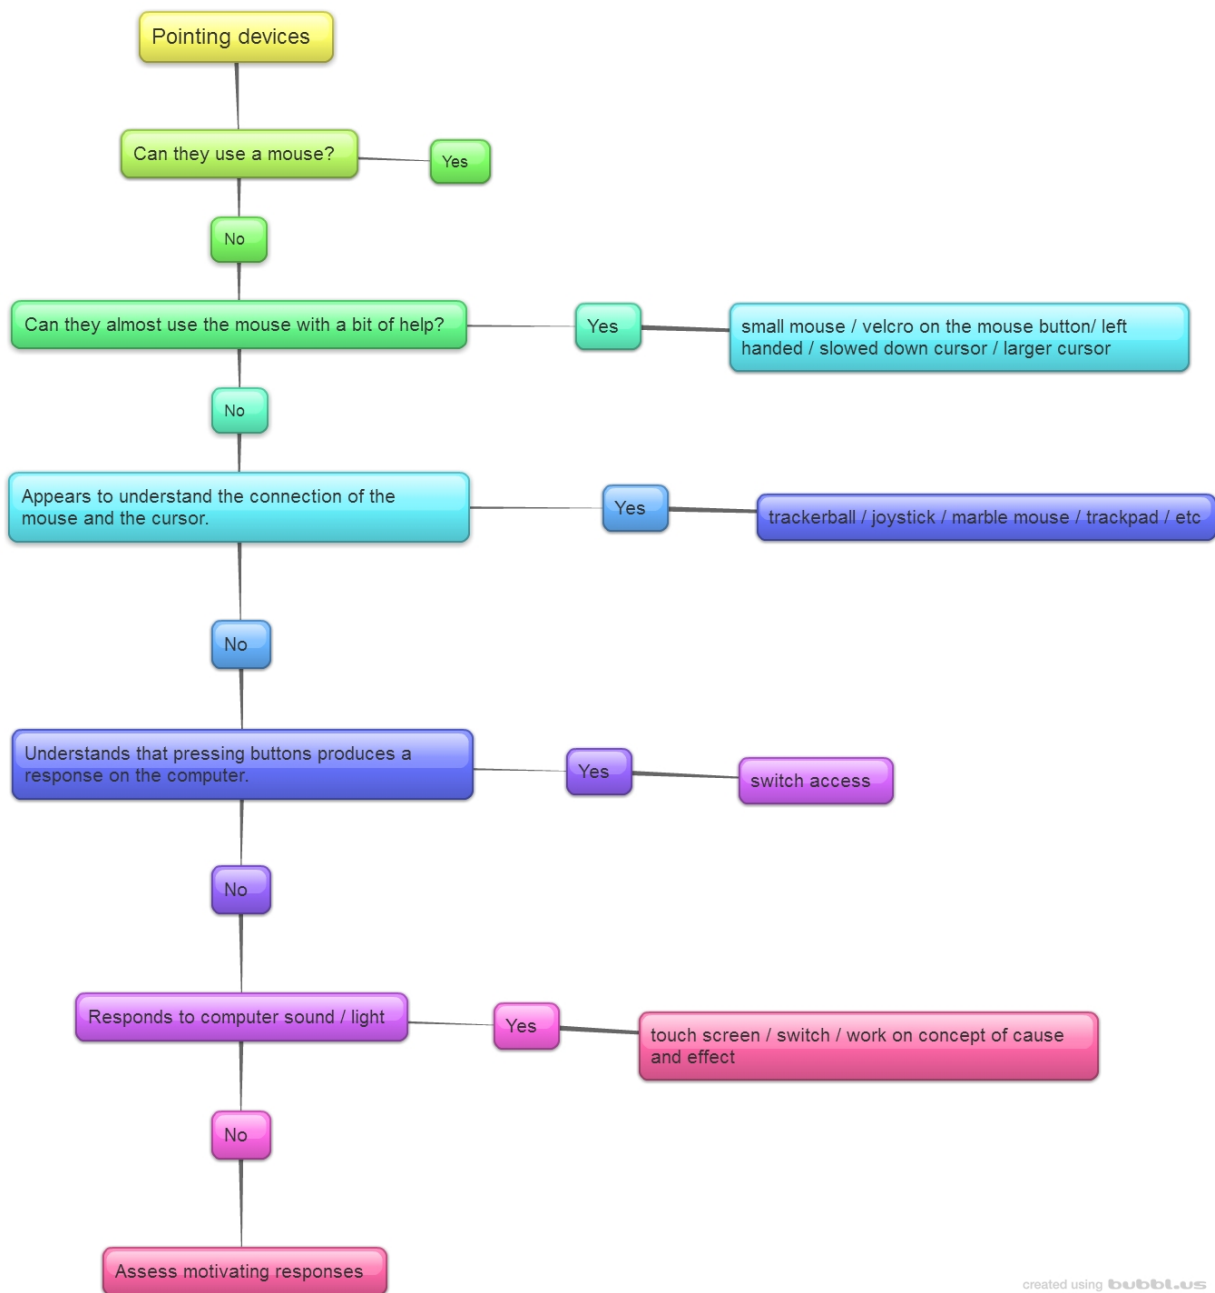

Computer access assessment for pupils with severe learning difficulties

created using bubbl.us