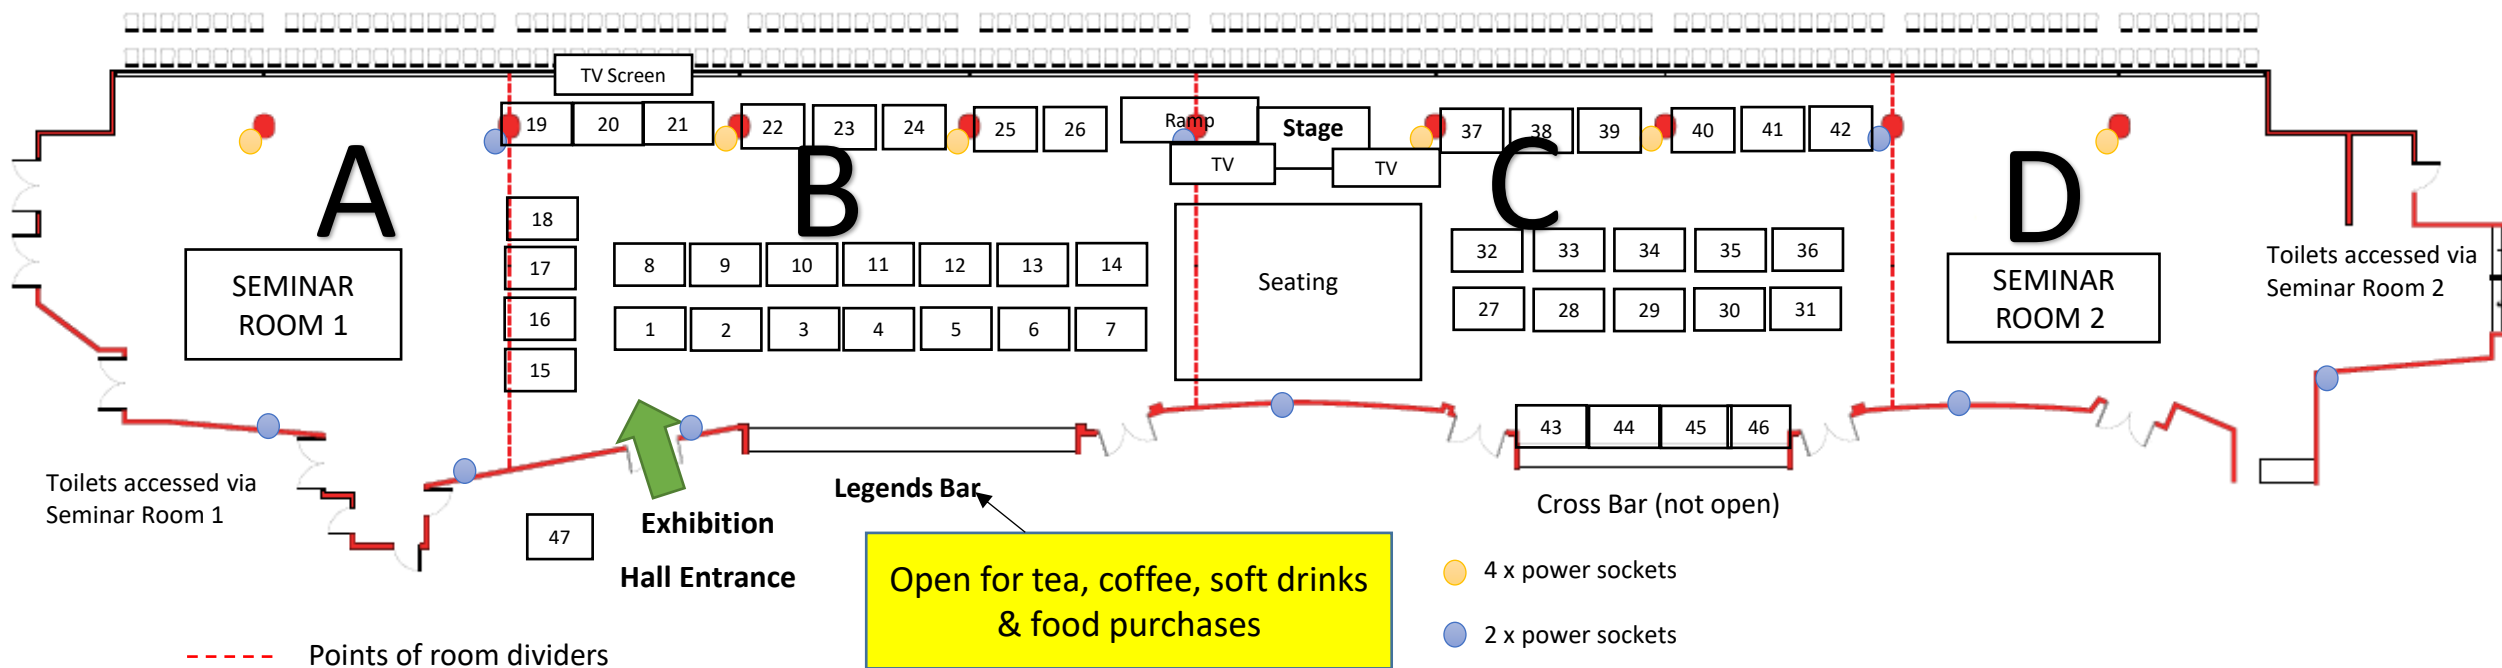

## Charlton Athletic Football Club “North Stand Suite” FLOOR PLAN

Enter via “Fans Bar” Entrance, Harvey Gardens

- |                  |                       |                            |                   |                          |                              |                      |                             |
|------------------|-----------------------|----------------------------|-------------------|--------------------------|------------------------------|----------------------|-----------------------------|
| 1 CENMAC         | 8 Douglas Stewart     | 15 Student Artists         | 22 Vault Learning | 27 Ace Centre            | 32 Teach Us Too              | 37 Calibre Audio     | 43 PODS                     |
| 2 Helpdesk       | 9 Discovery Education | 16 AT Superstore           | 23 Cosmo          | 28 Communication Matters | 33 International Exhibitors* | 38 VisionAid         | 44 Spinning World of Autism |
| 3 Genio          | 10 ReadingWise        | 17 Dolphin Computer Access | 24 Commtap CIC    | 29 Liberator             | 34 International Exhibitors* | 39 Seeability        | 45 Autistic Inclusive Meets |
| 4 Everway        | 11 Inspiration        | 18 OhBot                   | 25 1Voice         | 30 Widgit                | 35 RIX. Research & Media     | 40 Sensepilot        | 46 Tobii Dynavox            |
| 5 Crick software | 12 LGfL               | 19 Dad in a Shed           | 26 ATtherapy      | 31 Smartbox              | 36 Jabbla UK                 | 41 & 42 Sensory Guru | 47 Student Art Exhibition   |
| 6 Neuralign      | 13 Kaz Type           | 20 Pretorian Technologies  |                   |                          |                              |                      |                             |
| 7 Ayoa           | 14 Scanning Pens      | 21 The Apogee Project      |                   |                          |                              |                      |                             |